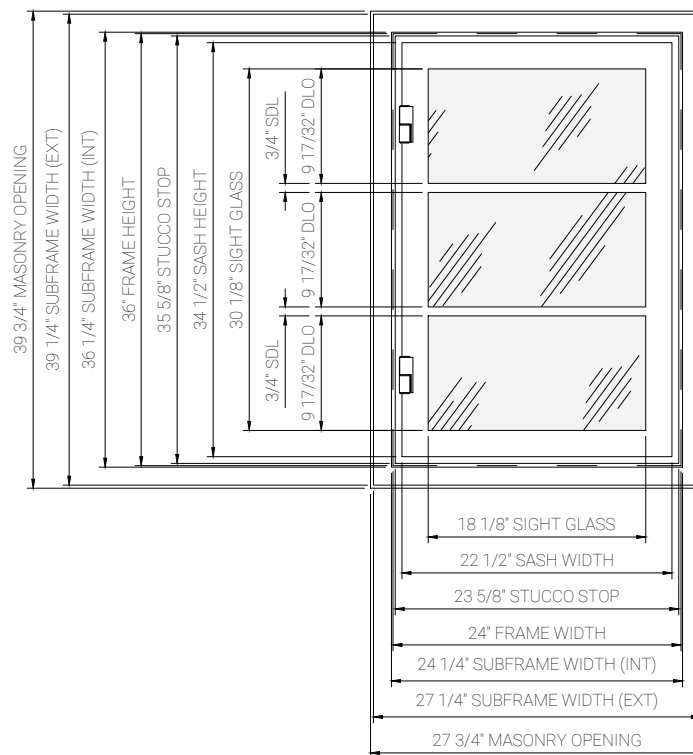

01 Exterior Glazed Casement

Revision
 Arch Resource
 File
 ASM-Casement-R3.dwg

Revision R3
 Drawn by BFlorek
 Scale dwgScale
 Date 2/2/2026

02 Interior Glazed Casement

Revision
 Arch Resource
 File
 ASM-Casement-R3.dwg

Revision R3
 Drawn by BFlorek
 Scale dwgScale
 Date 2/2/2026