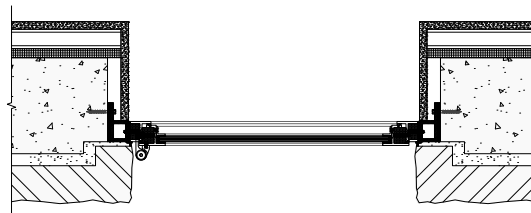

01 Exterior Glazed Casement

Revision
 Arch Resource
 File
 ASM-Casement-R3.dwg

Revision R3
 Drawn by BFlorek
 Scale dwgScale
 Date 2/2/2026

02 Interior Glazed Casement

Revision
 Arch Resource
 File
 ASM-Casement-R3.dwg

Revision R3
 Drawn by BFlorek
 Scale dwgScale
 Date 2/2/2026